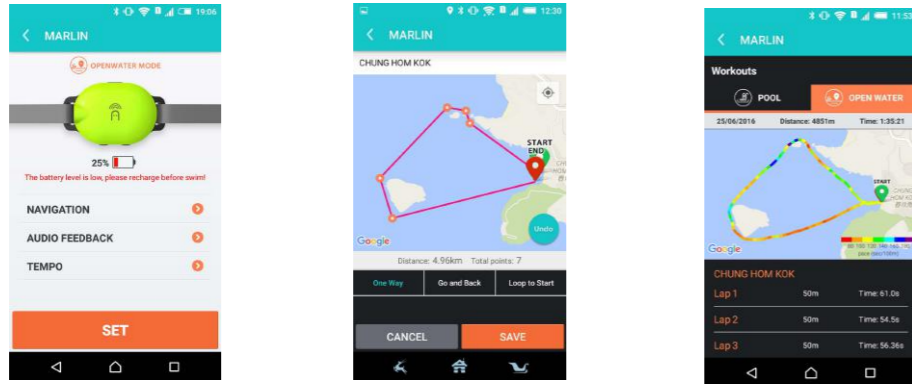

FEATURES

About The App