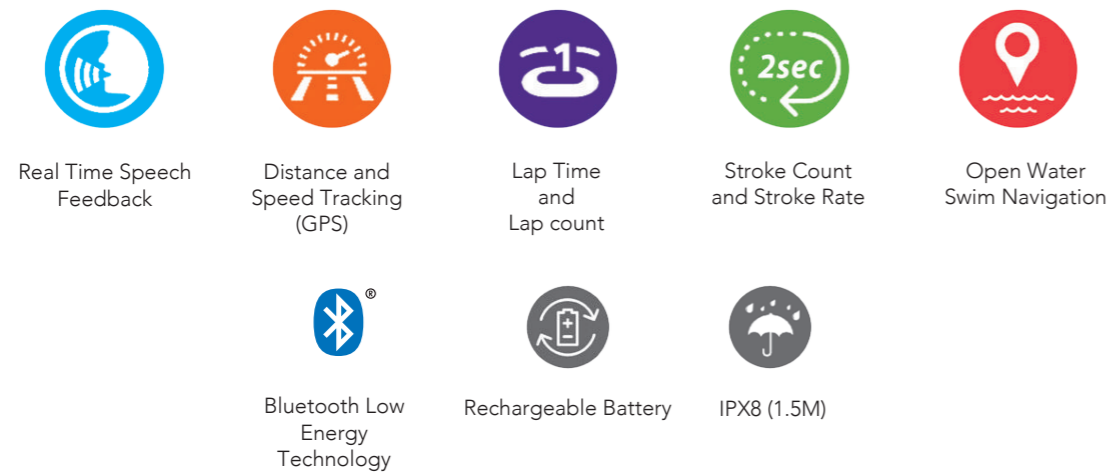

FEATURES

GPS Swim Activity Tracking

In open water or in a pool, the sensor reports distance, splits and speed to you while swimming. It gives real time voice feedback.

Loud & Clear Navigator

The sensor talks to you by bone conduction, where sound is conducted to your inner ear through vibrations. For navigation, just set waypoints before you start swimming, the sensor will notify you when you reach each waypoint.

- Download data from App through Bluetooth
- Configure all settings on App
- Review previous workout summaries from pool to open water
- Define waypoints and set courses for navigation
- Configure session trainer programs and download to device
- Connect to leading sports platforms including Strava, Endomondo, Swim.com, SportTracks, Training Peaks

More Features

CERTIFICATES

SPECIFICATION

INDICATORS

DESCRIPTIONS

BATTERY	Rechargeable Lithium Polymer
BATTERY LIFE	5 hours Open Water Mode or 10 hours Pool Mode
SIZE	61.5 x 39 x 18.5 mm
WEIGHT	27 g
POWERFUL SUPPLY	IPX8 (Submersion at 1.5 meters for 30 minutes)
BLUETOOTH	Energy for Low Power Synchronization
IN THE BOX	Main Unit, Bone Conduction Unit and Charging Cable